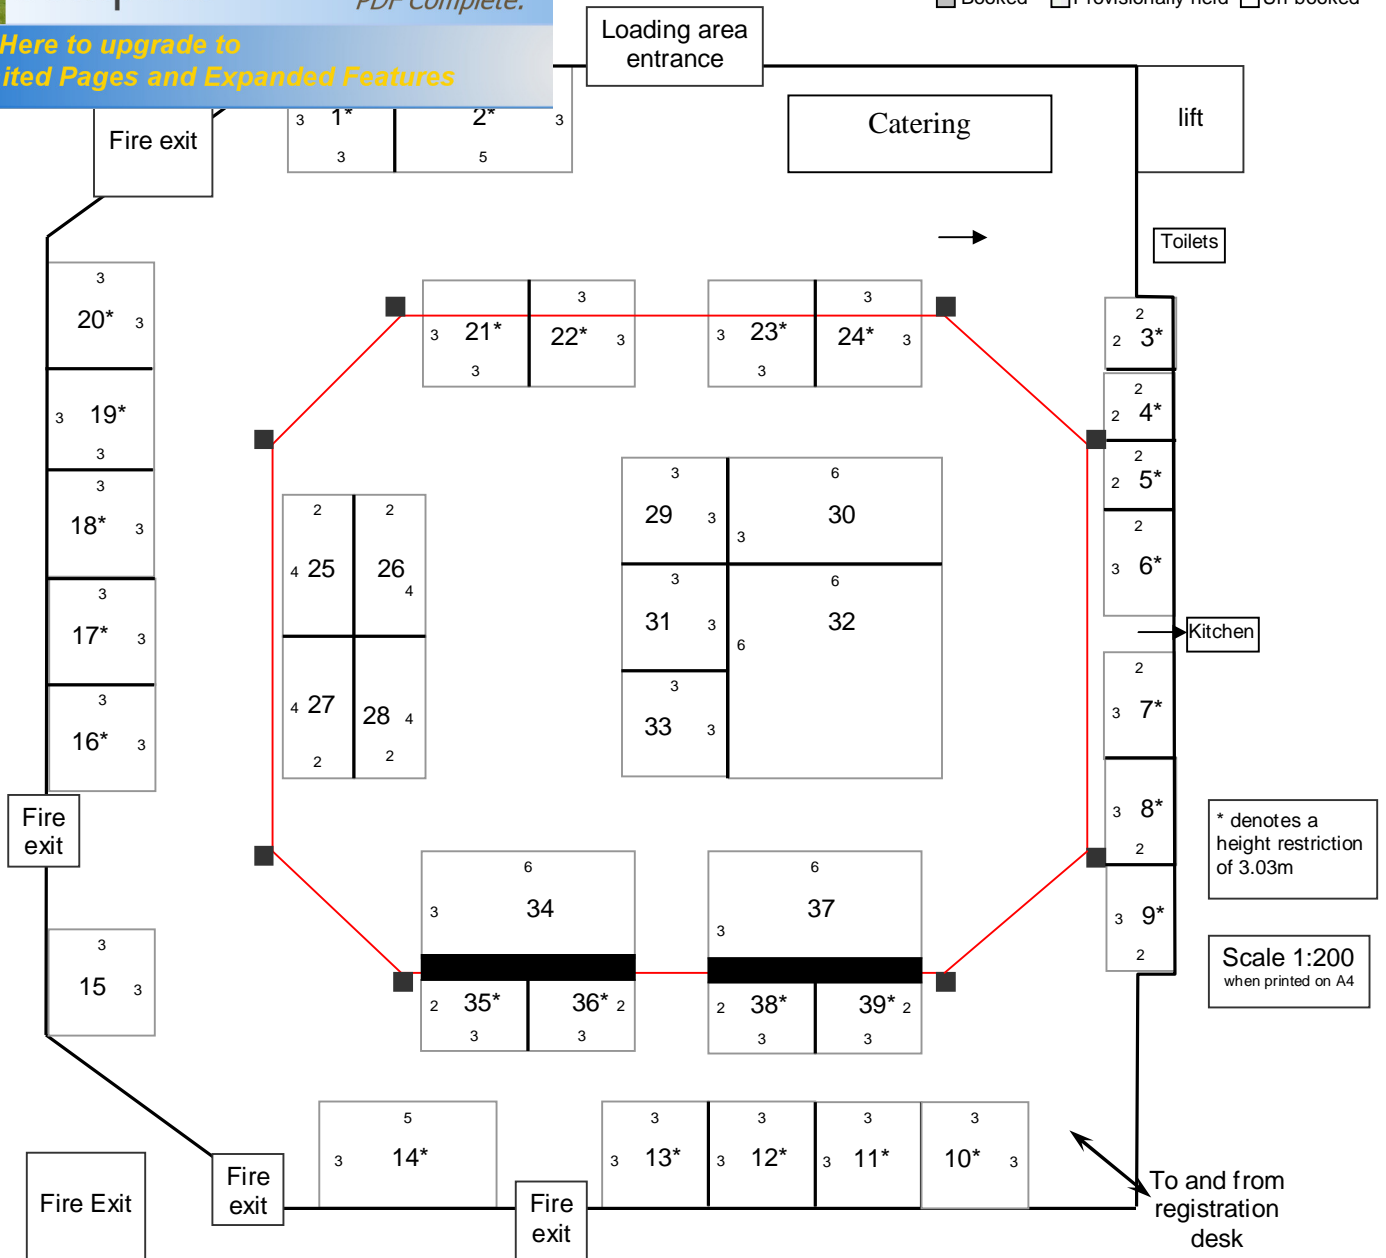

[Click Here to upgrade to Unlimited Pages and Expanded Features](#)

Stand Costs / Bookings

Stand no	Cost (ex VAT) (shell / space only)
1	£2430 / £2340
2	£4050 / £3900
3	£1080 / £1040
4	£1080 / £1040
5	£1080 / £1040
6	£1620 / £1560
7	£1620 / £1560
8	£1620 / £1560
9	£1620 / £1560
10	£2430 / £2340
11	£2430 / £2340
12	£2430 / £2340
13	£2430 / £2340

Stand no	Cost (ex VAT) (shell / space only)
14	£4050 / £3900
15	£2430 / £2340
16	£2430 / £2340
17	£2430 / £2340
18	£2430 / £2340
19	£2430 / £2340
20	£2430 / £2340
21	£2430 / £2340
22	£2430 / £2340
23	£2430 / £2340
24	£2430 / £2340
25	£2160 / £2080
26	£2160 / £2080

Stand no	Cost (ex VAT) (shell / space only)
27	£2160 / £2080
28	£2160 / £2080
29	£2430 / £2340
30	£4860 / £4680
31	£2430 / £2340
32	£9720 / £9360
33	£2430 / £2340
34	£4860 / £4680
35	£1620 / £1560
36	£1620 / £1560
37	£4860 / £4680
38	£1620 / £1560
39	£1620 / £1560